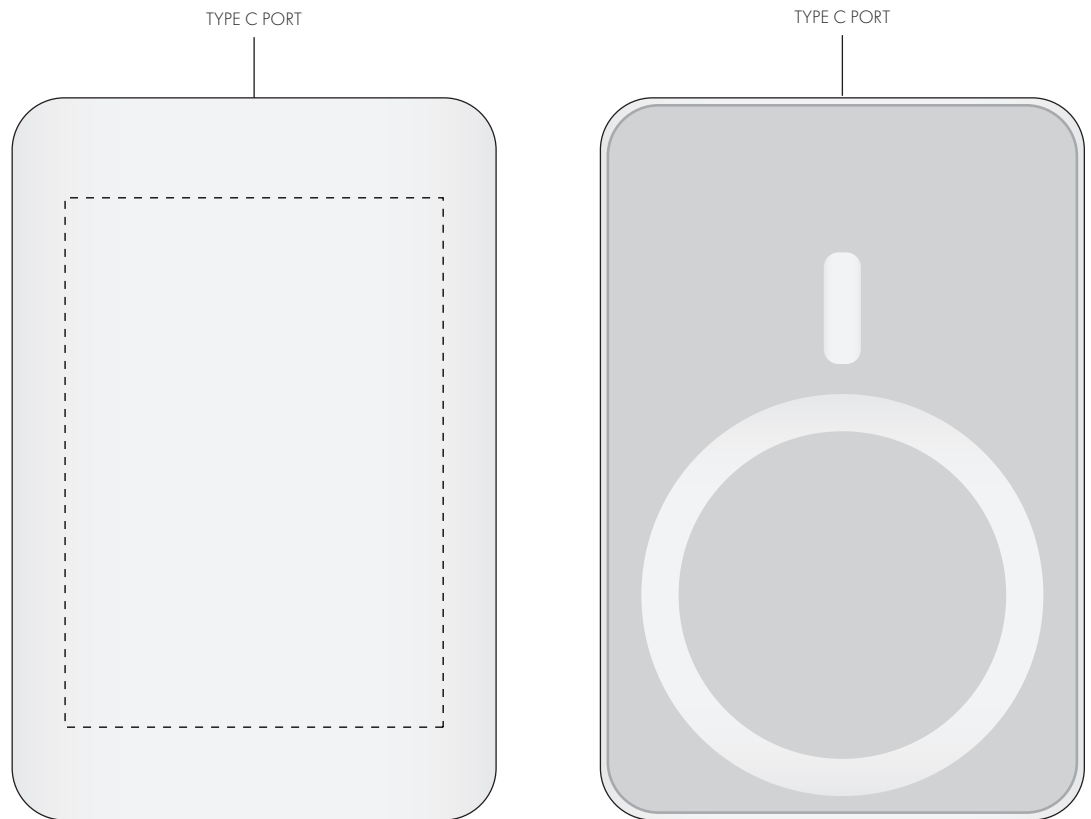

Your Ref:	Quantity:	Product Code: ZC1011
Our Ref:	Version: 1	Product Colour: WHITE

PRINTING CONCERNS:**PRODUCT INFO:**

We stock this item in the following colours

**PANTONE REFERENCE(S)**
 Full Colour Printing

ARTWORK SCALE 100%

Product Image for visualisation
- colours may vary

The dashed line is to demonstrate print area and will not appear on your printed item

PLEASE NOTE:

- All colours including print and product are for visual purposes only and should not be regarded as the actual colour of the product and print.
- Some products may vary from batch to batch and may differ from previous orders.
- The colour and texture of a product can also have an effect on the final print colour.
- By approving this order we accept that you understand these terms.

To proceed, please approve visual via the online system.

ARTWORK SCALE 100%
Max print area: 50mm x 70mm